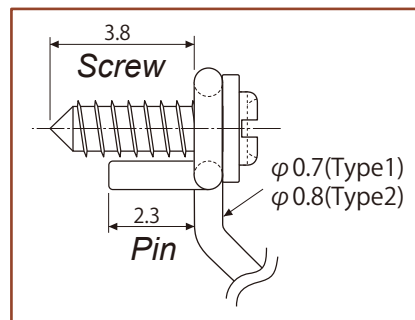

# PLASTIC FRAME CHANGEABLE (METAL) NOSE PAD ARMS TWO POINT CONNECTION

== Type1 / Type2 ==

**Function** Available in Stainless Steel or Beta Titanium for Excellent Tension and Spring.

**Type 1 (Stainless φ 0.7)**

**3 Sizes**

A : Size-S (11mm)  
Size-M (13mm)  
Size-L (15mm)

**Type 2 (Beta Titanium φ 0.8)**

**2 Sizes**

A : Size-S (14mm)  
Size-L (17mm)