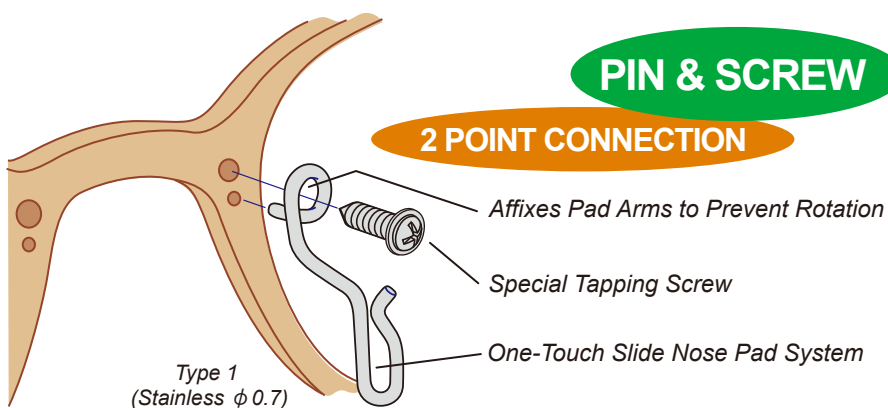

# PLASTIC FRAME CHANGEABLE (METAL) NOSE PAD ARMS TWO POINT CONNECTION

== Type1 / Type2 ==

**Function** Available in Stainless Steel or Beta Titanium for Excellent Tension and Spring.

**Type 1 (Stainless φ 0.7)**

**3 Sizes**

A : Size-S (11mm)  
Size-M (13mm)  
Size-L (15mm)

**Type 2 (Beta Titanium φ 0.8)**

**2 Sizes**

A : Size-S (14mm)  
Size-L (17mm)