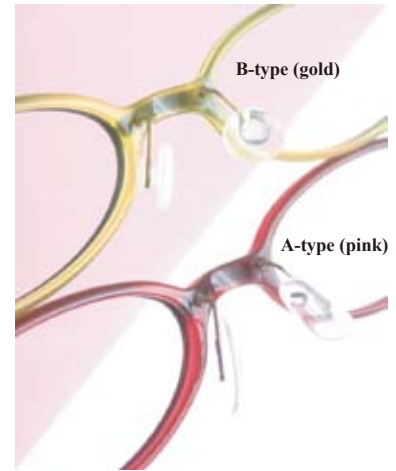

COLLABORATION OF PLASTIC FRAMES AND TITANIUM MAKES SOMETHING DIFFERENT FROM OTHERS.

PAD ARMS FOR PLASTIC FRAMES

MORE FIT!

TITARM PAT.

GOOD LOOKING!

- ◆ *Good choice when you have troubles with the nose fitting.*
- ◆ *Dead stock frames will come alive.*
- ◆ *No more disappointment with unfittable frames.*

Function

β-TITANIUM

Arm holder exclusively used for TITARM
Full length: 120mm

Feature

- *B-TITANIUM gives superior lightness and flexibility.*
- *Easy implanting in one motion.*
- *Easy adjustment for final fitting.*
- *5 Color variations available.*
- *2 Different arm shapes and sizes (A/S, A/L, B/S, B/L).*
- *For more details, please contact us.*