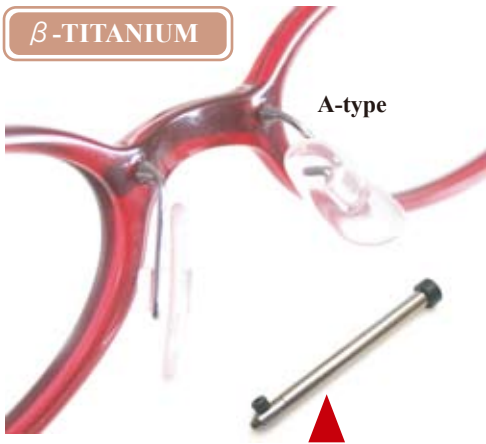

COLLABORATION OF PLASTIC FRAMES AND TITANIUM MAKES SOMETHING DIFFERENT FROM OTHERS.

PAD ARMS FOR PLASTIC FRAMES

MORE FIT!

TITARM PAT.

GOOD LOOKING!

- ◆ *Good choice when you have troubles with the nose fitting.*
- ◆ *Dead stock frames will come alive.*
- ◆ *No more disappointment with unfittable frames.*

Function

β-TITANIUM

Arm holder exclusively used for TITARM
Full length: 120mm

Feature

- *B-TITANIUM gives superior lightness and flexibility.*
- *Easy implanting in one motion.*
- *Easy adjustment for final fitting.*
- *5 Color variations available.*
- *2 Different arm shapes and sizes (A/S, A/L, B/S, B/L).*
- *For more details, please contact us.*