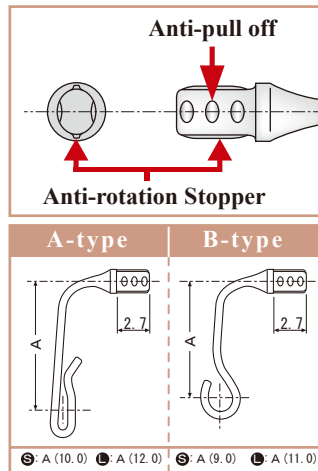

COLLABORATION OF PLASTIC FRAMES AND TITANIUM MAKES SOMETHING DIFFERENT FROM OTHERS.

PAD ARMS FOR PLASTIC FRAMES

MORE FIT!

TITARM PAT.

GOOD LOOKING!

- ◆ *Good choice when you have troubles with the nose fitting.*
- ◆ *Dead stock frames will come alive.*
- ◆ *No more disappointment with unfittable frames.*

Function

β-TITANIUM

Arm holder exclusively used for TITARM
Full length: 120mm

Feature

- *B-TITANIUM gives superior lightness and flexibility.*
- *Easy implanting in one motion.*
- *Easy adjustment for final fitting.*
- *5 Color variations available.*
- *2 Different arm shapes and sizes (A/S, A/L, B/S, B/L).*
- *For more details, please contact us.*