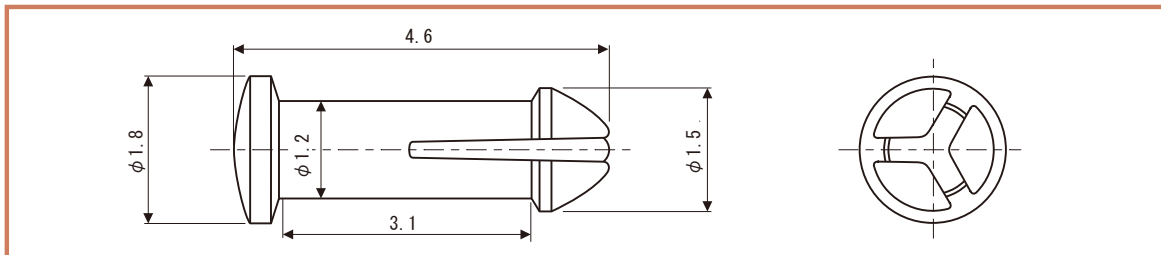

SCREWLESS NOSE PAD PIN

ST-PIN

PAT.

**A NOVEL WAY TO HOLD NOSE PAD
EASY TO INSTALL, SAFE AND HOLDS FIRMLY.**

※ *Exclusive Nose pads & Pad arms for ST-Pin are available.*

INSTALL

REMOVE

■ **SAFE**

Made of resin, not metal.

■ **EASY TO INSTALL**

No need for screwdrivers; using tweezers reduces the possibility of scratches to the lens.

■ **EASY TO MAINTAIN**

This is not a screw; it does not come loose.