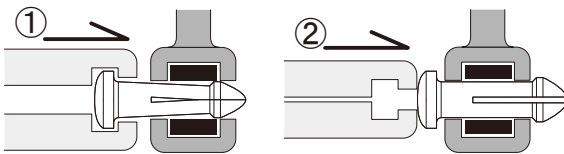

SCREWLESS NOSE PAD PIN

ST-PIN

PAT.

**A NOVEL WAY TO HOLD NOSE PAD
EASY TO INSTALL, SAFE AND HOLDS FIRMLY.**

※ *Exclusive Nose pads & Pad arms for ST-Pin are available.*

INSTALL

REMOVE

■ **SAFE**

Made of resin, not metal.

■ **EASY TO INSTALL**

No need for screwdrivers; using tweezers reduces the possibility of scratches to the lens.

■ **EASY TO MAINTAIN**

This is not a screw; it does not come loose.