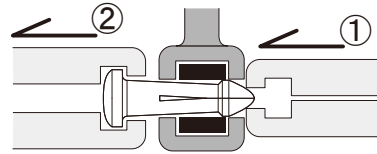

SCREWLESS NOSE PAD PIN

ST-PIN

PAT.

**A NOVEL WAY TO HOLD NOSE PAD
EASY TO INSTALL, SAFE AND HOLDS FIRMLY.**

※ *Exclusive Nose pads & Pad arms for ST-Pin are available.*

INSTALL

REMOVE

■ **SAFE**

Made of resin, not metal.

■ **EASY TO INSTALL**

No need for screwdrivers; using tweezers reduces the possibility of scratches to the lens.

■ **EASY TO MAINTAIN**

This is not a screw; it does not come loose.