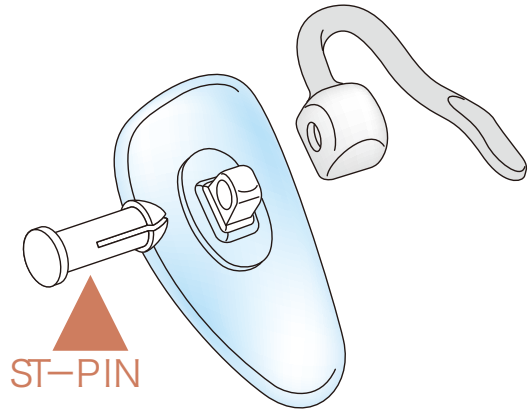

SCREWLESS NOSE PAD PIN

ST-PIN

PAT.

**A NOVEL WAY TO HOLD NOSE PAD
EASY TO INSTALL, SAFE AND HOLDS FIRMLY.**

※ *Exclusive Nose pads & Pad arms for ST-Pin are available.*

INSTALL

REMOVE

■ **SAFE**

Made of resin, not metal.

■ **EASY TO INSTALL**

No need for screwdrivers; using tweezers reduces the possibility of scratches to the lens.

■ **EASY TO MAINTAIN**

This is not a screw; it does not come loose.