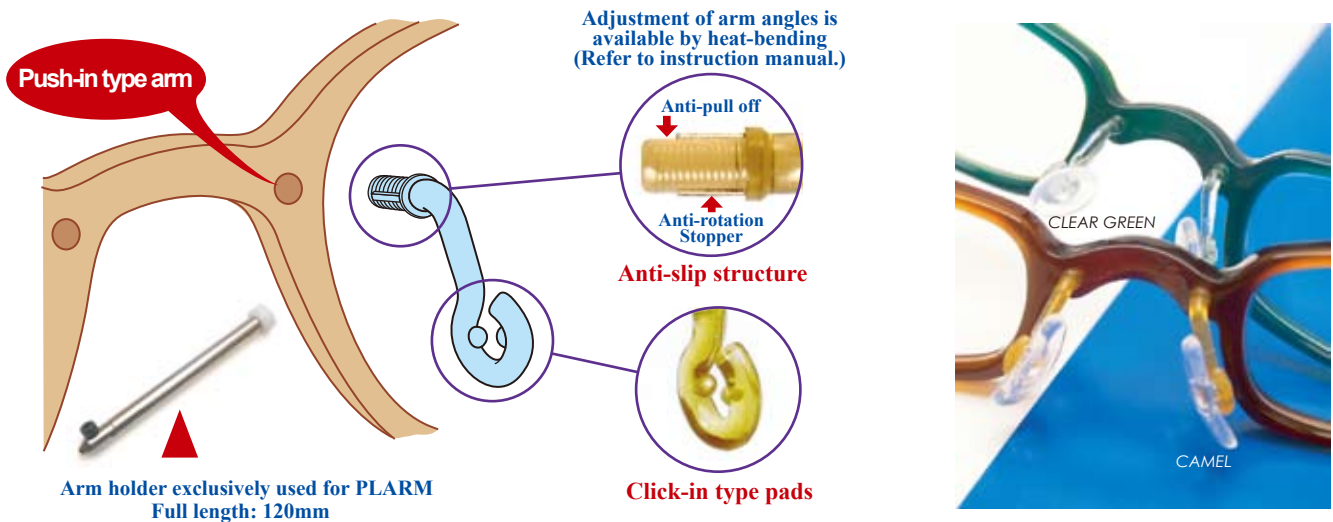

## PAD ARMS FOR PLASTIC FRAMES

**MORE FIT!**

### Feature

- Flexibility of plastics gives more comfortability.
- Plastic pad arm looks more harmonious with plastic frames.
- Angle of arm is adjustable to fit nose properly. (Refer to the instruction manual for details.)
- 3 types of nose pads as shown in pictures are available.
- 11 color variations meet most frame colors.
- Flexibility of plastics gives more comfortability.
- Pad arm length is 13mm.